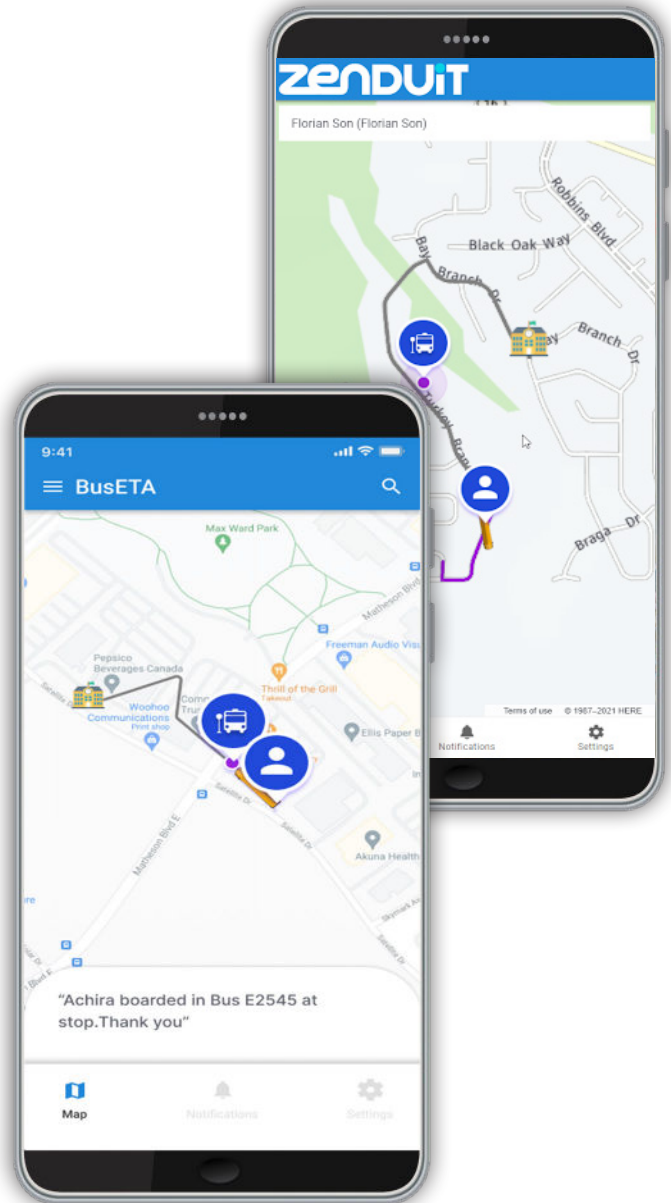

Improved Visibility For Fleet Managers And Parents

Bus ETA

Give real-time live location updates of arriving buses to parent's mobile apps while easily adjusting and creating new bus routes

ZenduCAM

Strengthen fleet safety and reduce risky driving behavior with innovative dash cameras that allow you to watch live playback of events, see trips and more

Mobile Dispatch

Quickly review previous, current and future routes that drivers are assigned and adjust routes based on driver or vehicle availability to maximize productivity

Geotabs & NFC Readers

Track the location of vehicles and individuals riding each vehicle when NFC tags are scanned on readers located within the bus

ZenduMaintenance

Access fault codes, schedule preventative maintenance, manage inventory and parts, set-up custom reports, and access maintenance cost accounting tools