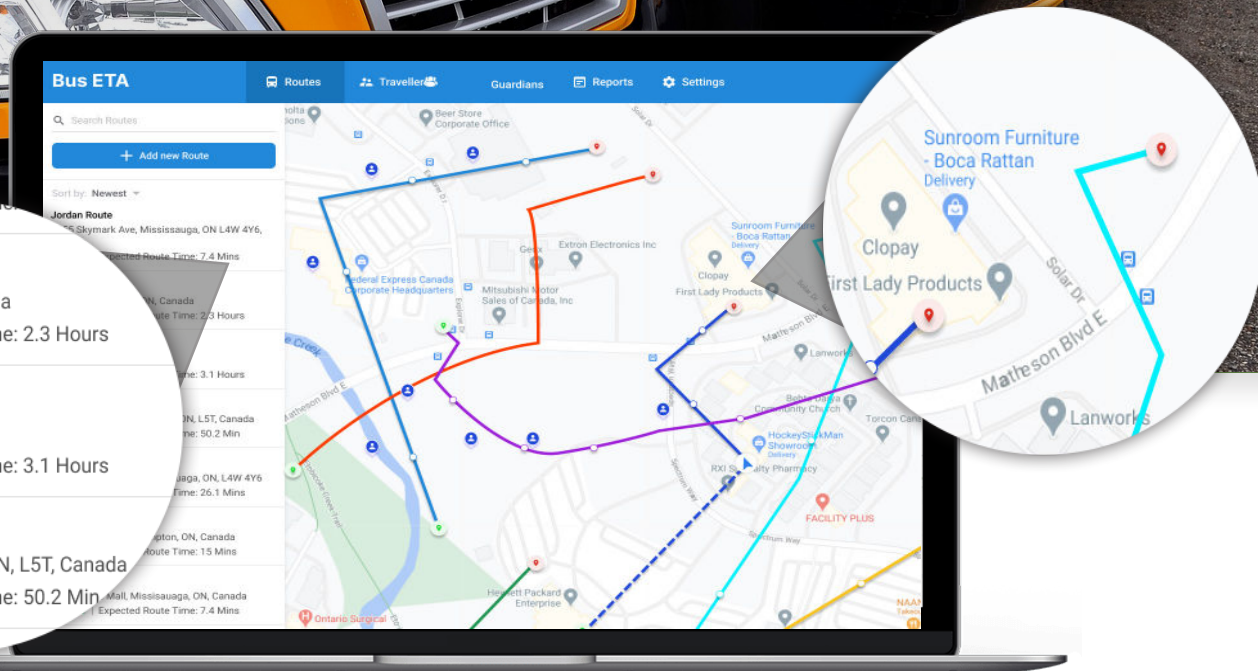

## Real Time Visibility Of Student Transportation

## Bus ETA

Give real-time live location updates of arriving buses to parent's mobile apps while easily adjusting and creating new bus routes

## Geotabs & NFC Readers

Track the location of vehicles and individuals riding each vehicle when NFC tags are scanned on readers located within the bus

### **Bus ETA**

Track bus location and provide real-time updates of route information to mobile apps